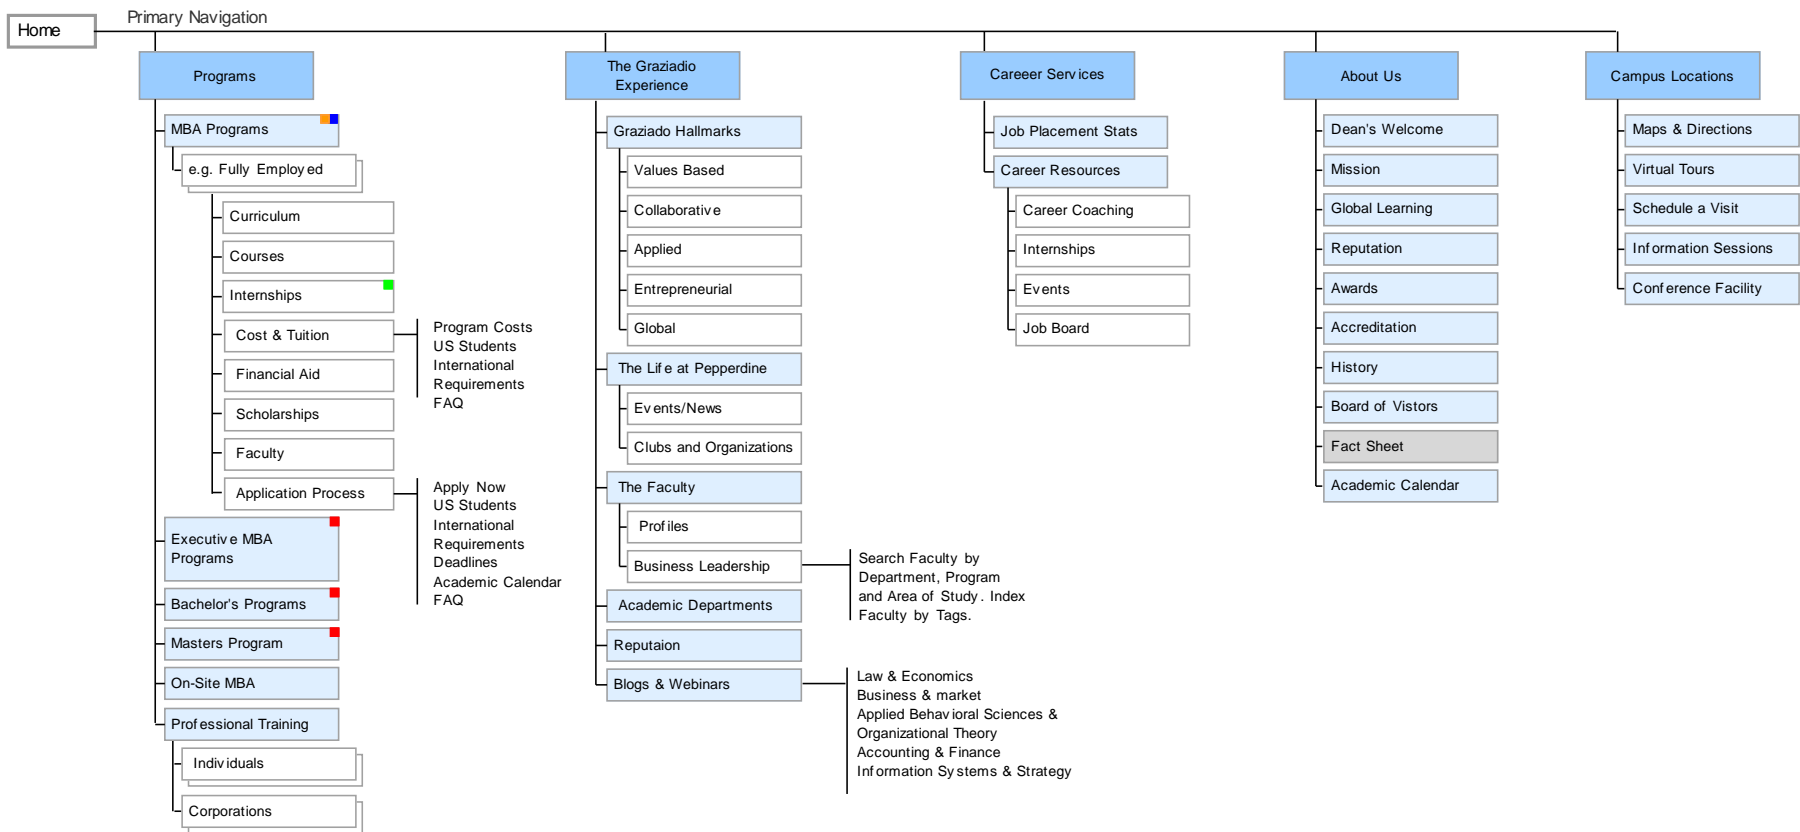

PEPPERDINE
UNIVERSITY

Sitemaps

Spring 2009

ELLIANCE

v1.8

Elliance - 600 River Ave. Pittsburgh, PA | www.elliance.com | P: 412.586.1480 | F: 412.586.1481 | info@elliance.com

Graziadio School of Business and Management - Pepperdine University v1.7

- Content structure under "Fully Employed" is repeated.
- Programs will segment by interactive metaphor. e.g. Global, Full-Time, etc...
- Conditional based on offering

Call-To-Action Panel For Primary Navigation

Call-To-Action Panel For Alumni

- Content structure under "Fully Employed" is repeated.
- Programs will segment by interactive metaphor. e.g. Global, Full-Time, etc...
- Conditional based on offering