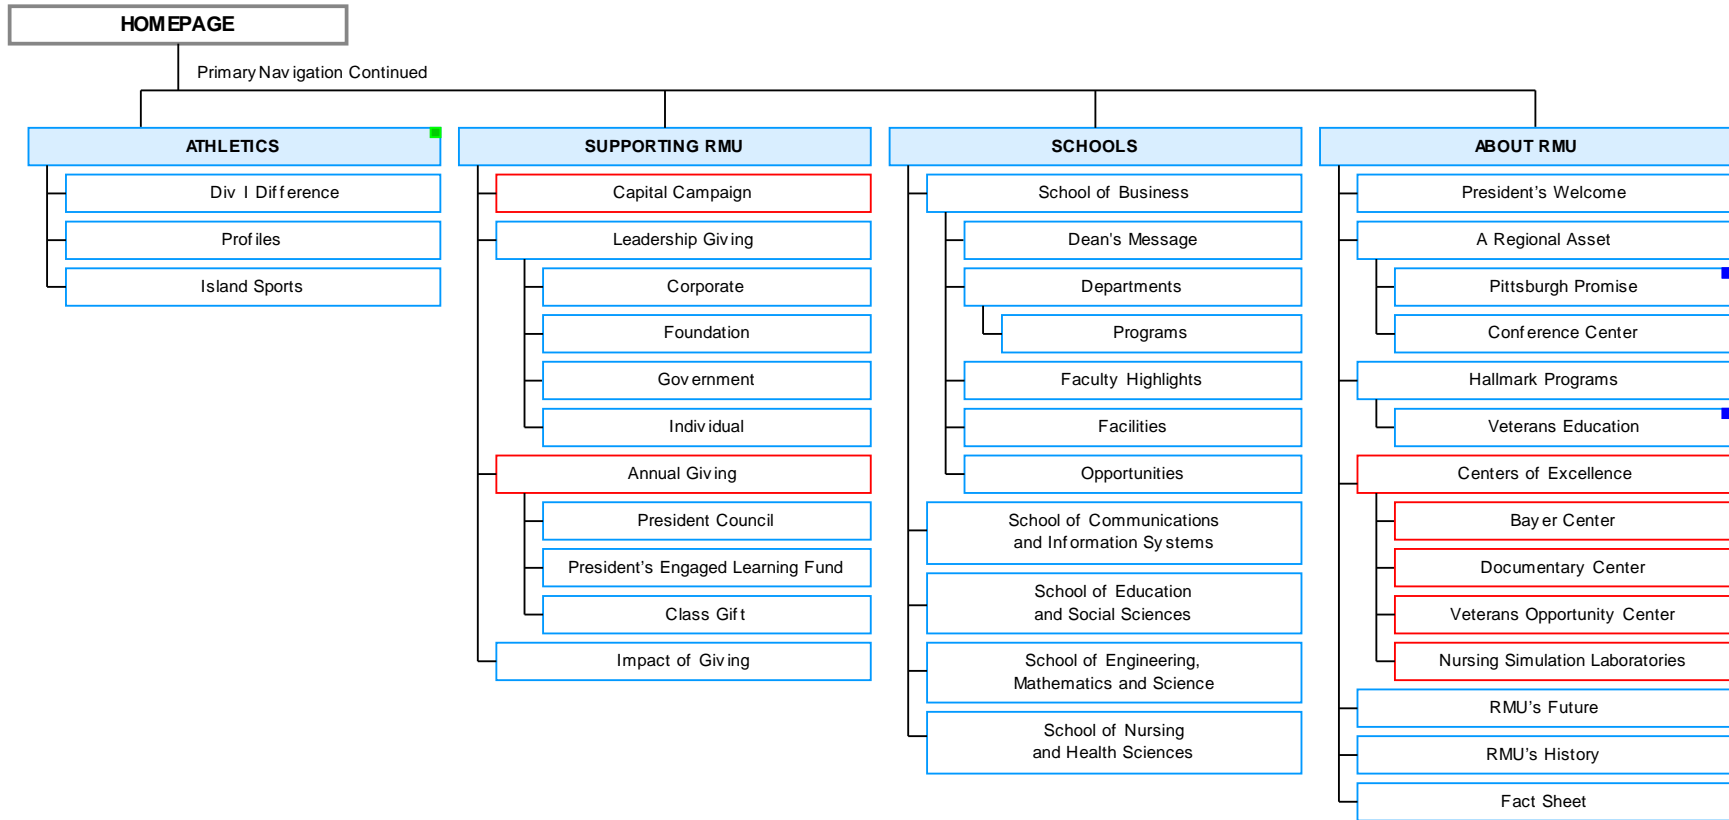

## Robert Morris University

©2009 Elliance **v1.5**

**ELLIANCE**

Sitemaps & wireframes are a high-level schematic representation of content distribution on a website. They are primarily intended to represent major organizational themes across a site

□ Pages in Bold Represent Multiple Pages

LEGEND

- Cross Link to Pittsburgh Promise and/or Veteran Education
- Quick Links to Team Sports

LEGEND

- Login Access, Current Student Access
- Cross Link Faces of Success