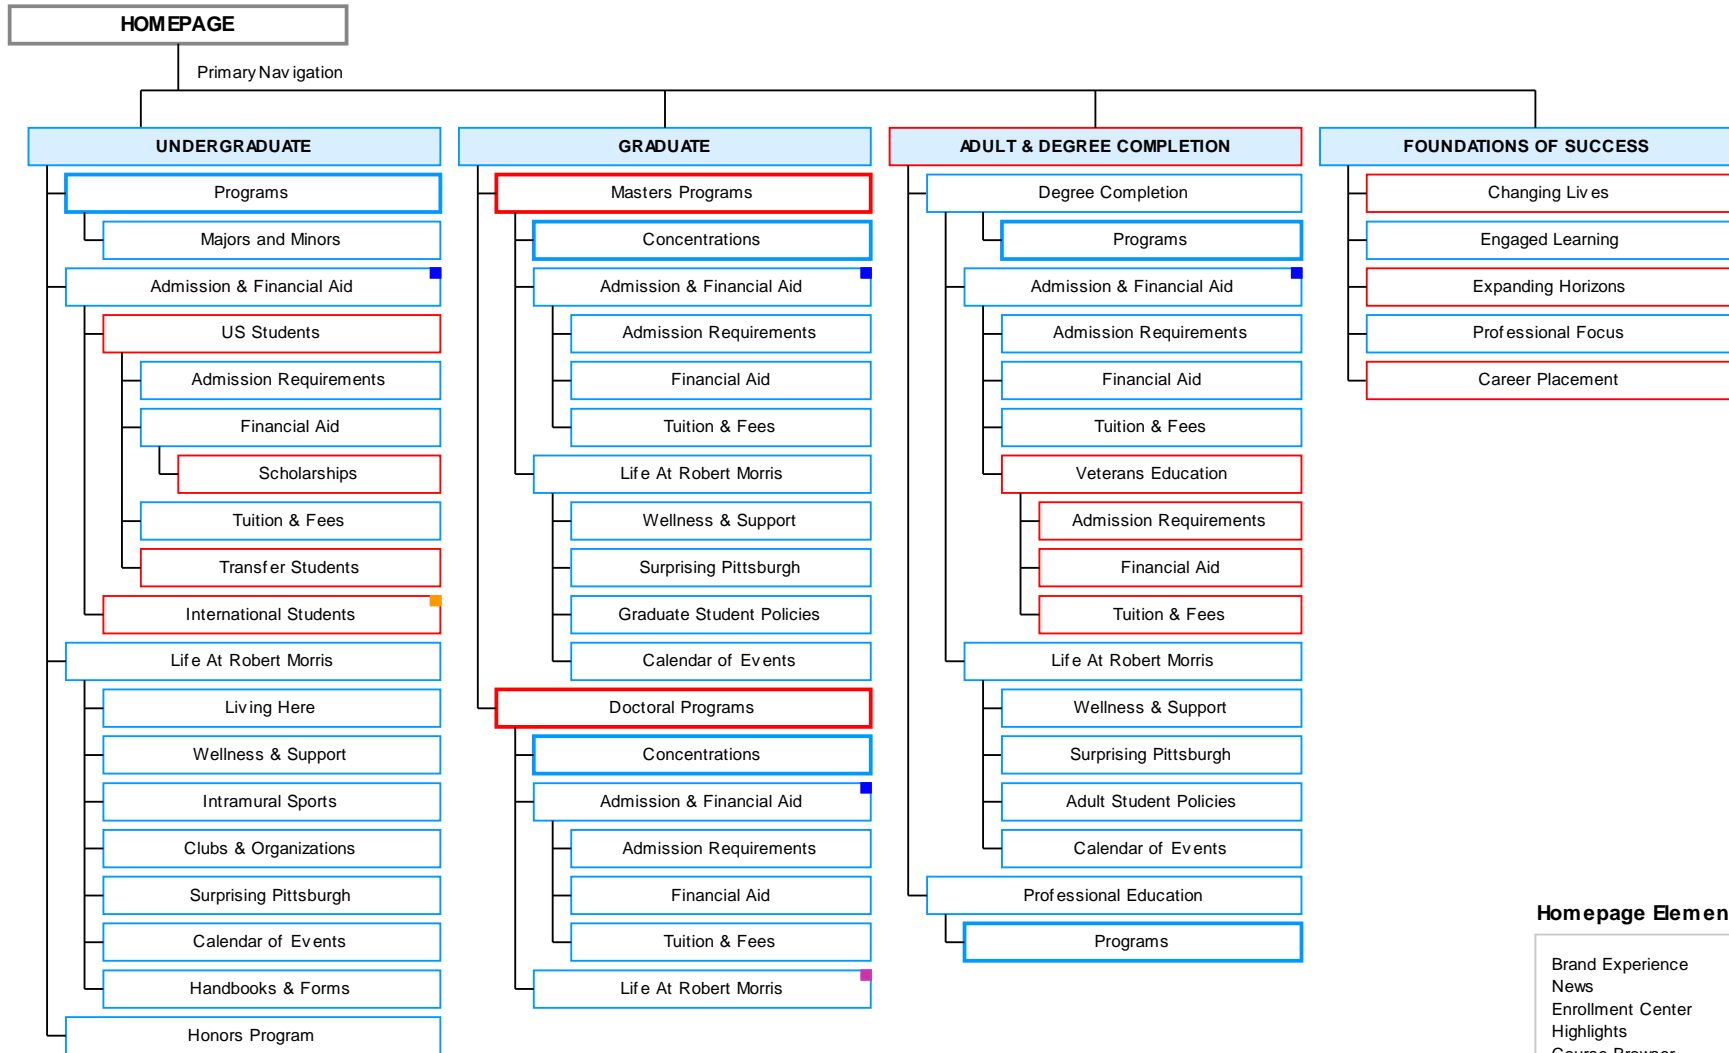

LEGEND

■ Cross Link to Pittsburgh Promise and/or Veteran Education   ■ Replicated In the Masters Program Stack   ■ Same as US Students

□ Pages in Bold Represent Multiple Pages