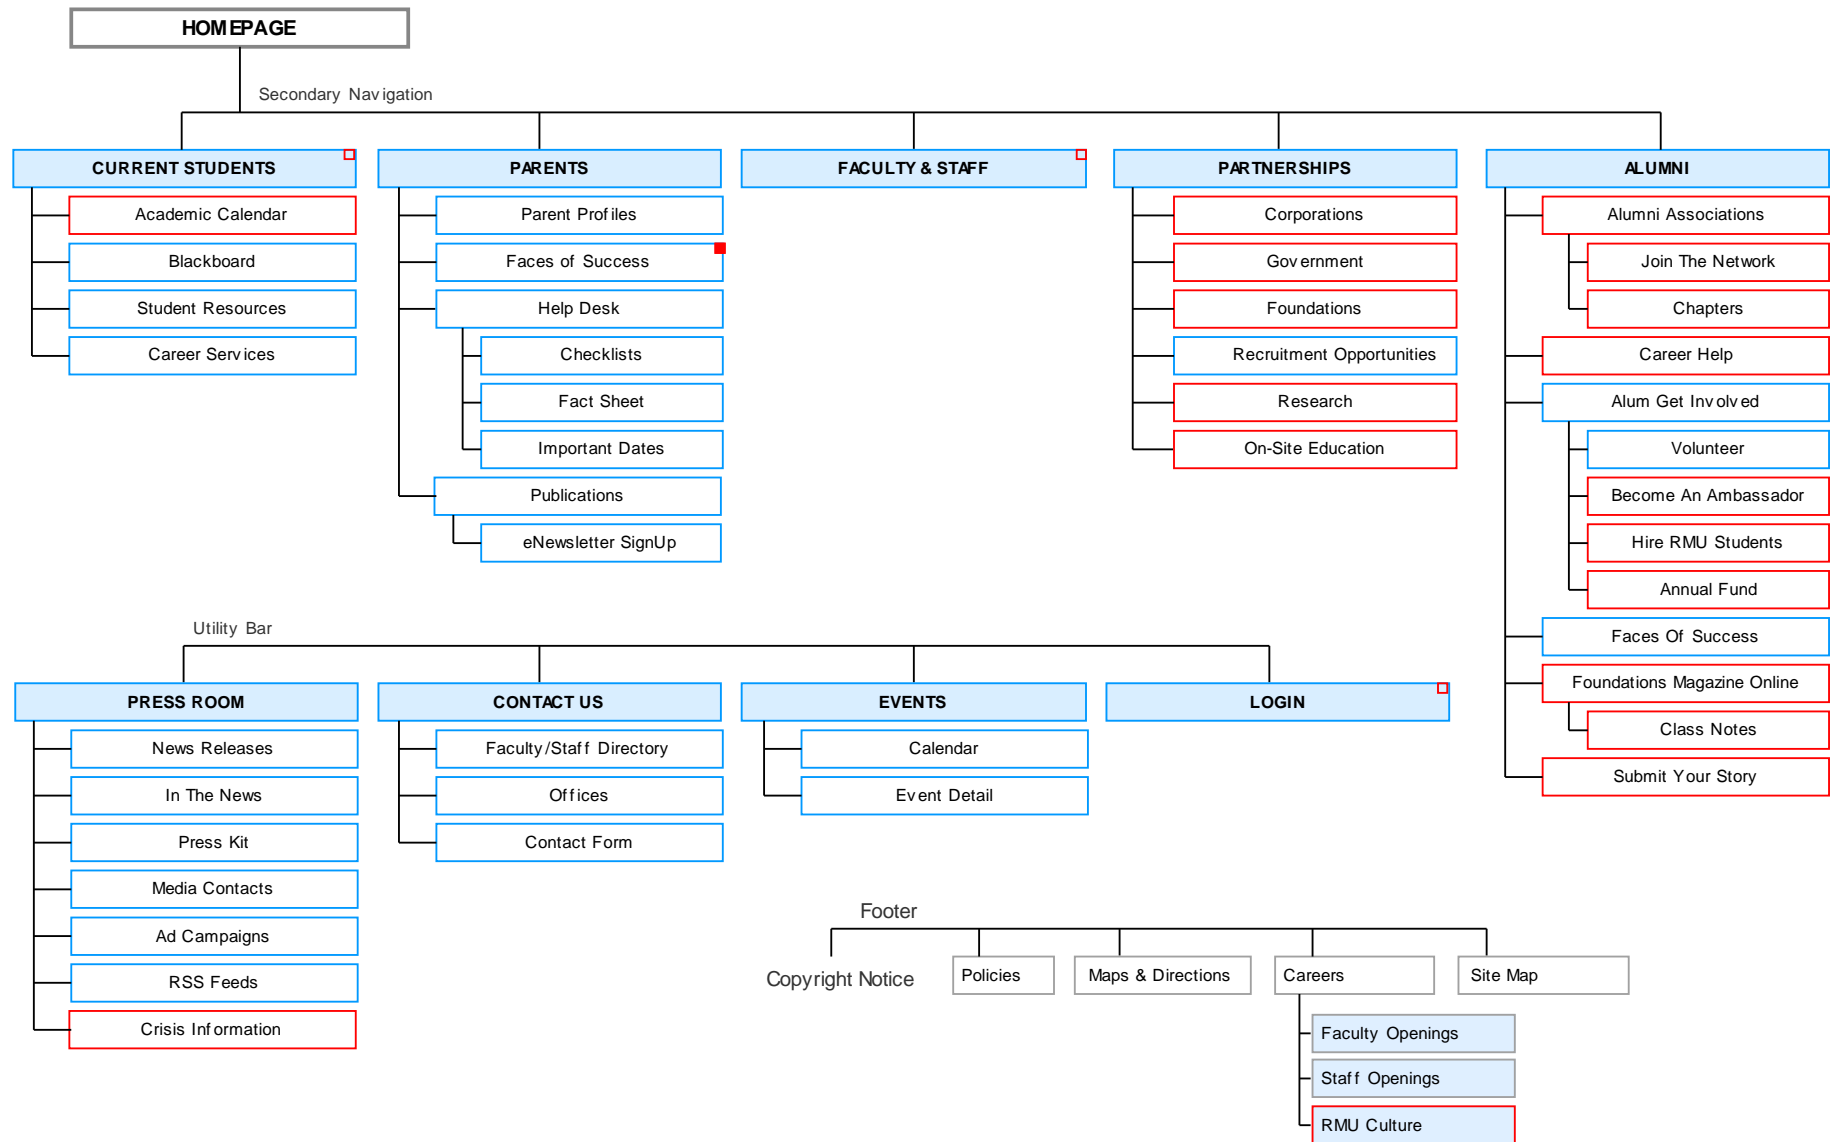

## Robert Morris University

©2009 Elliance **v1.5**

**ELLIANCE**

Sitemaps & wireframes are a high-level schematic representation of content distribution on a website. They are primarily intended to represent major organizational themes across a site

□ Pages in Bold Represent Multiple Pages

LEGEND

- Cross Link to Pittsburgh Promise and/or Veteran Education
- Quick Links to Team Sports

LEGEND

- Login Access, Current Student Access
- Cross Link Faces of Success